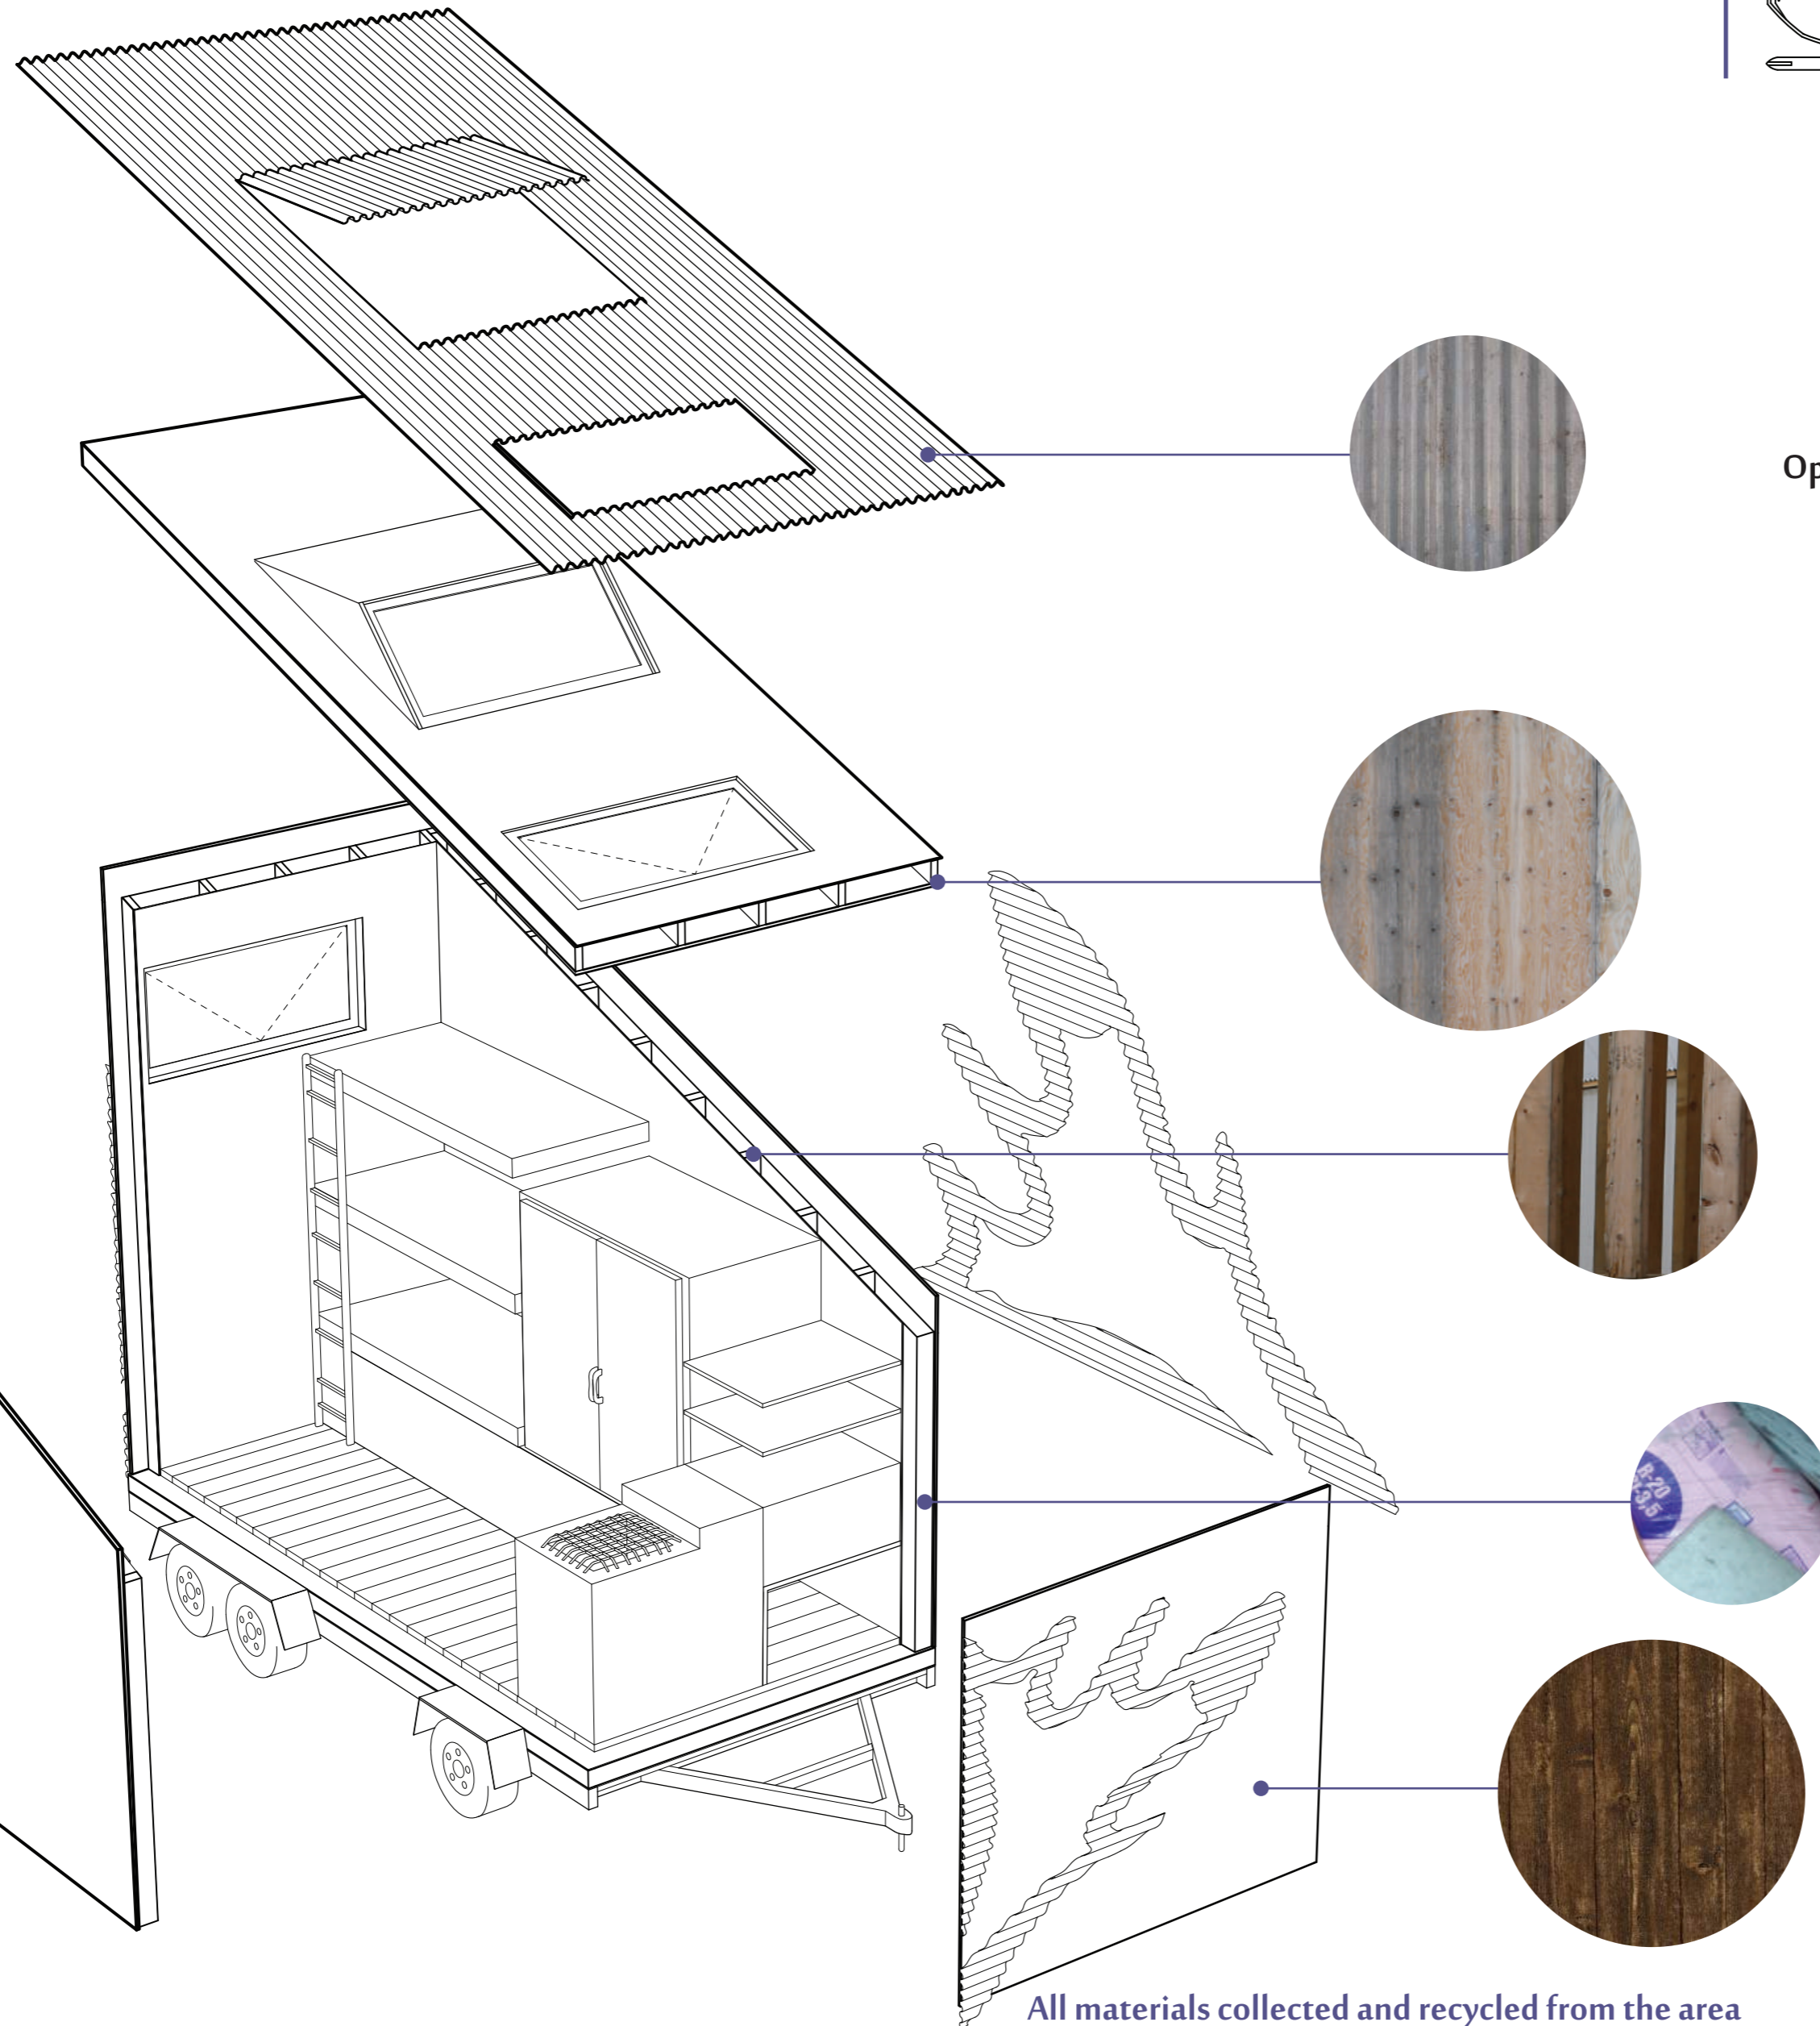

A Return to Tradition in Modern Form

A hunting shed which will rehabilitate the nomadic lifestyle of Nunavik, a tradition dissolved by the introduction of modern American suburbia.

Mobile structure built on trailer to be universal for northern areas

Operable glazing open to ventilate interior fire-stove

Skylight illuminates interior through natural light

Nomadic Nunavik