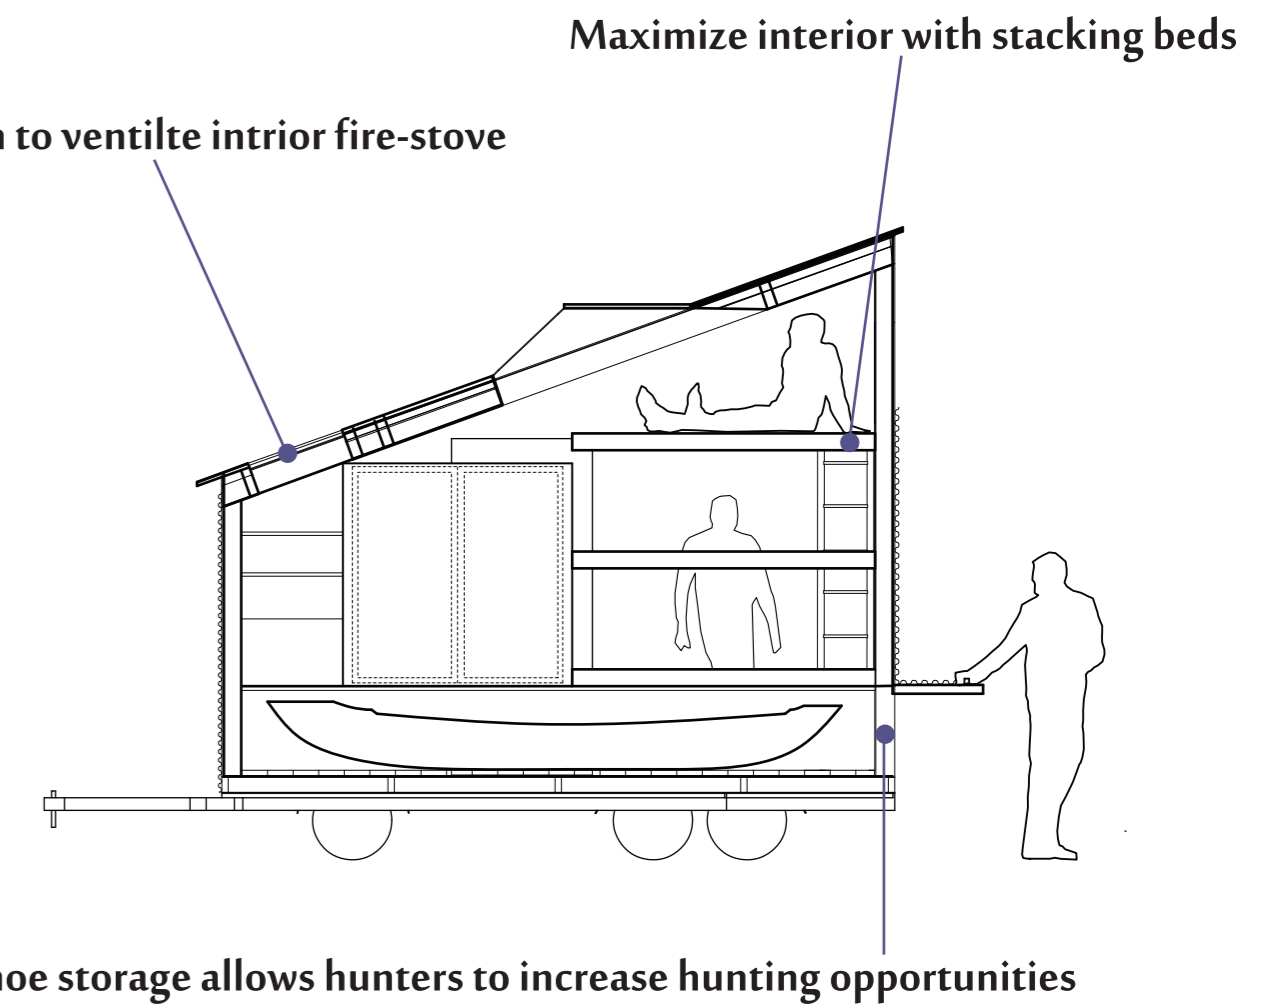

A Return to Tradition in Modern Form

A hunting shed which will rehabilitate the nomadic lifestyle of Nunavik, a tradition dissolved by the introduction of modern American suburbia.

Mobile structure built on trailer to be universal for northern areas

Operable glazing open to ventilate interior fire-stove

Skylight illuminates interior through natural light

Nomadic Nunavik