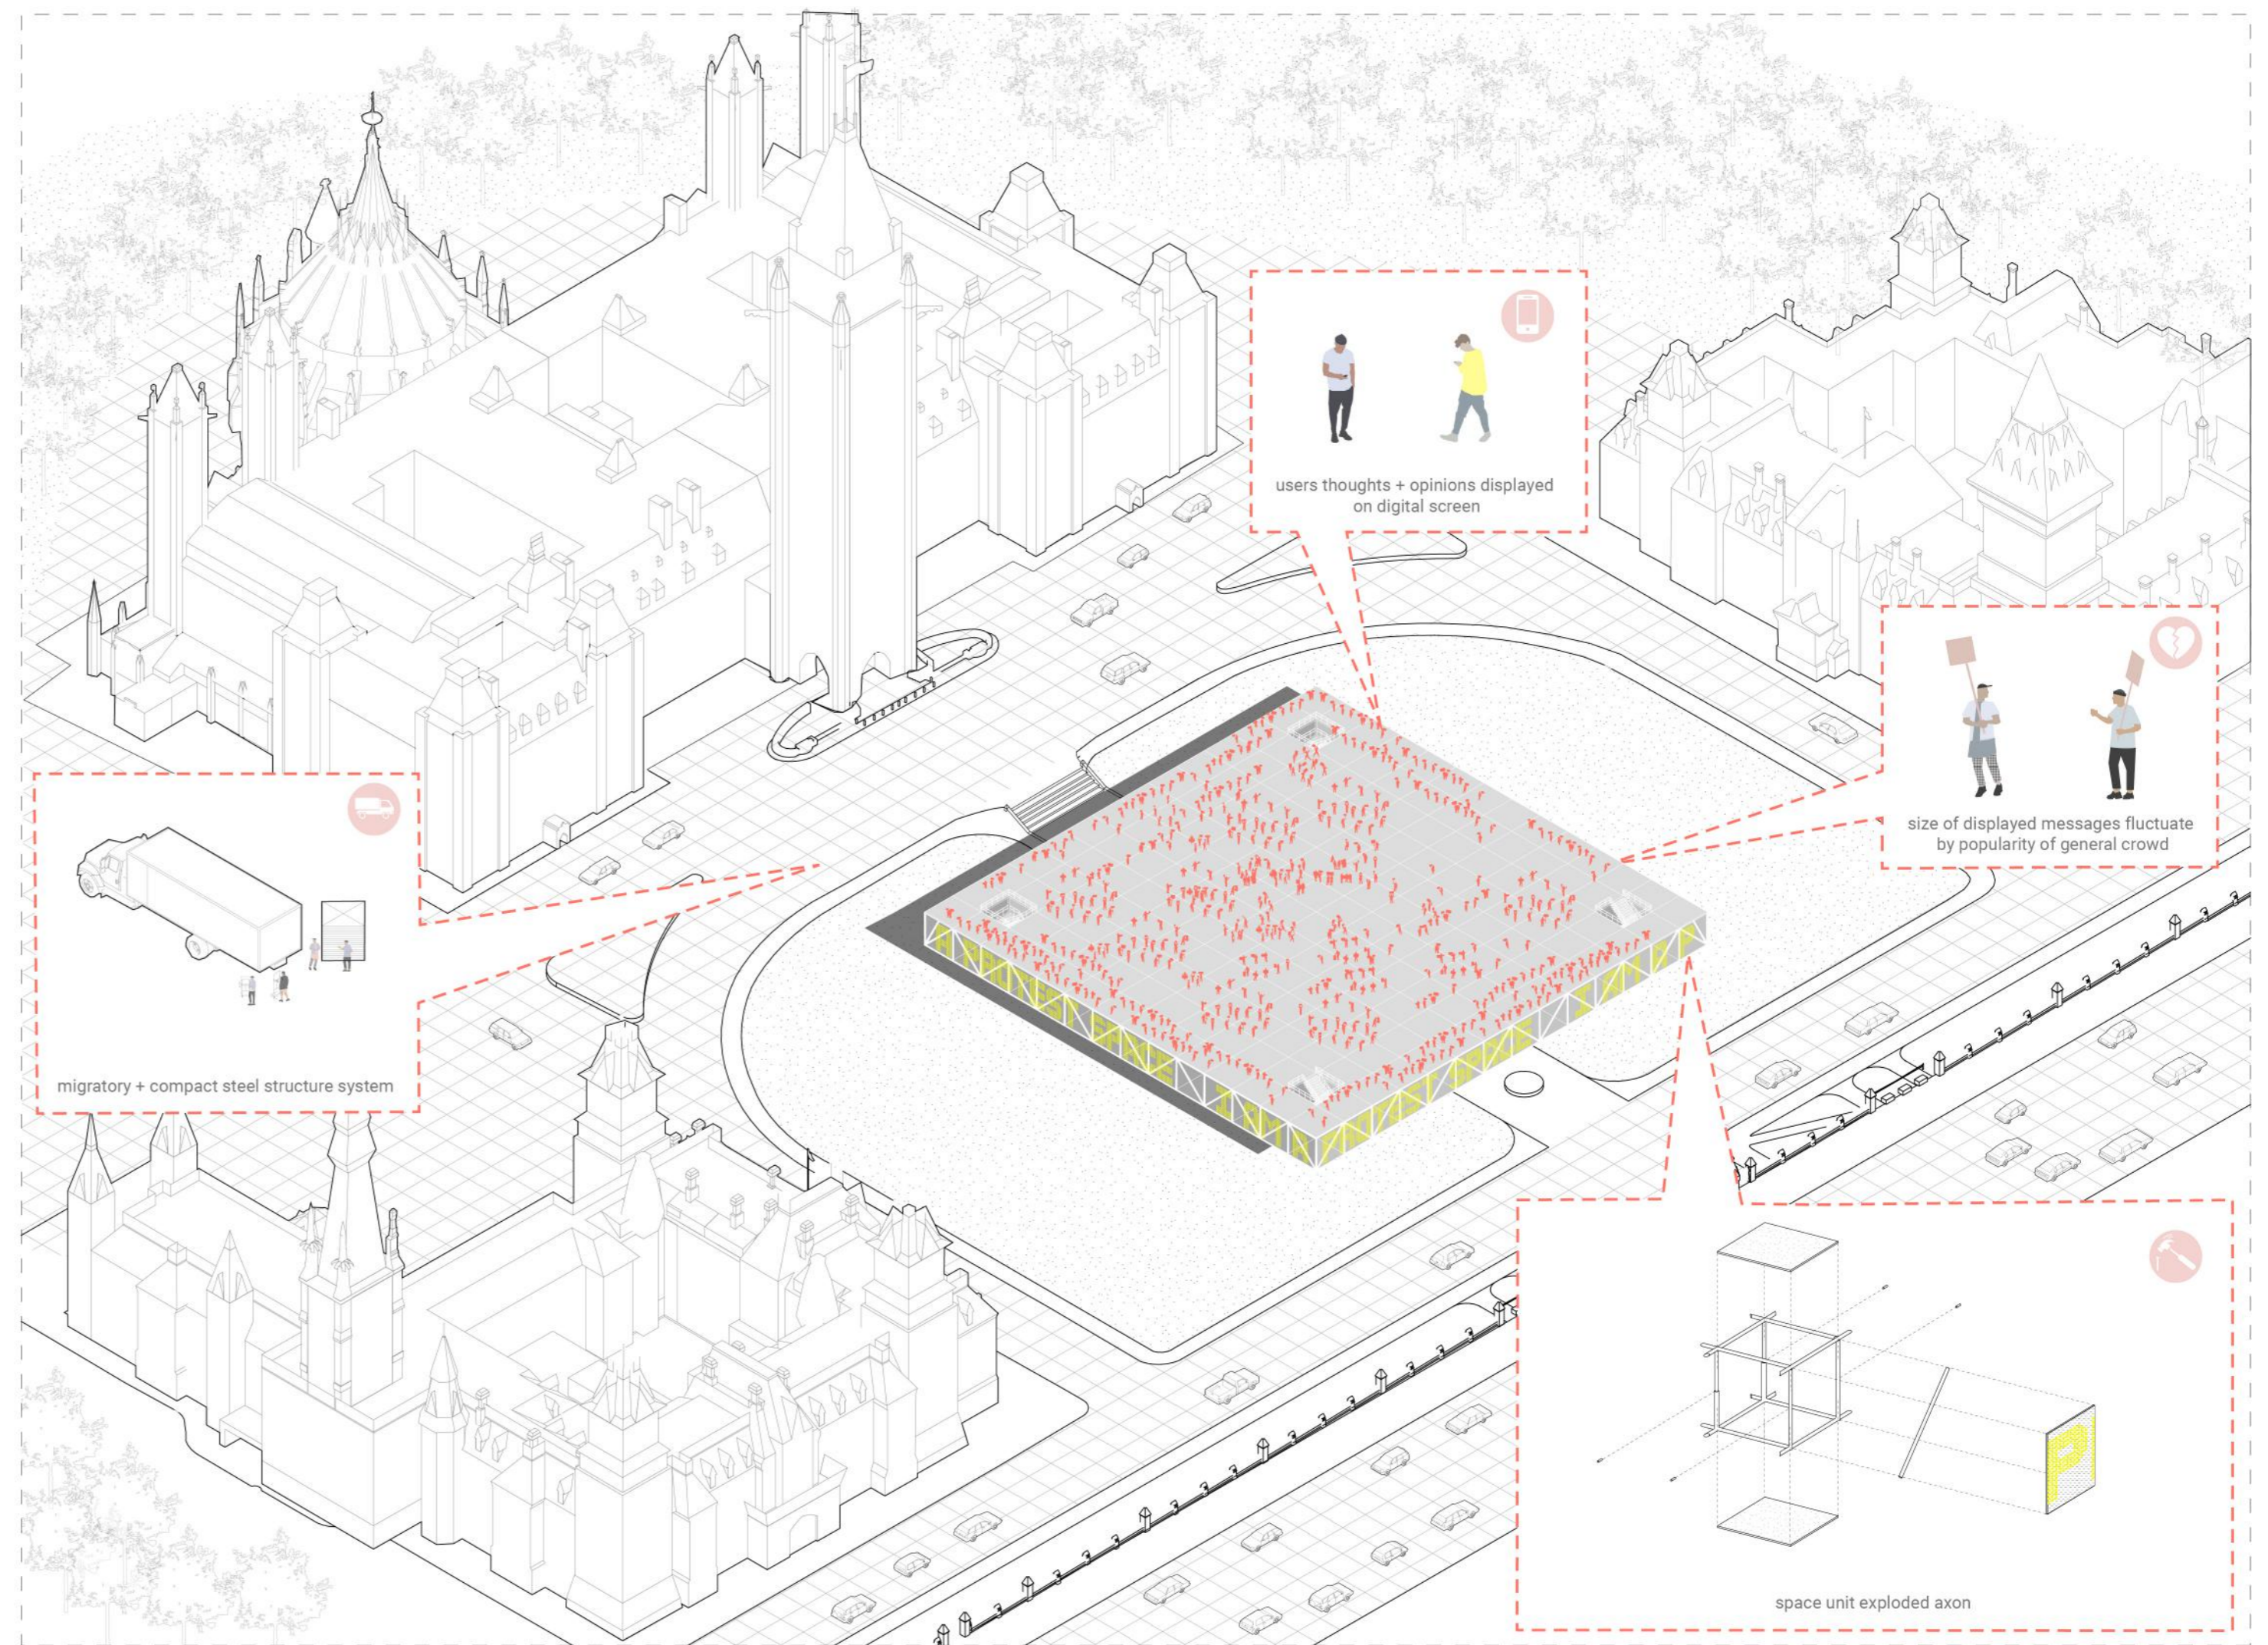

# THE SOCIAL PLATFORM

The Social Platform duplicates and elevates the democratic and communal qualities of Parliament Hill. It is primarily a space that enables interaction, discussion and dispute.

Rather than simply conforming to a space for protest, The Social Platform adapts to the numerous facets of human interaction. Programmatically, the project is extremely flexible; lightweight and modular structure allows for impromptu, ubiquitous and custom assembly.

Embracing the digital age, the LED mesh perimeter of The Social Platform acts as a canvas for digital opinions. Posts which grow in popularity, grow in size.

A new scale of digital voice is elevated.

site plan 1:2000

"protest space"

"concert space"

"exhibition space"

"play space"

elevated floor plan 1:250