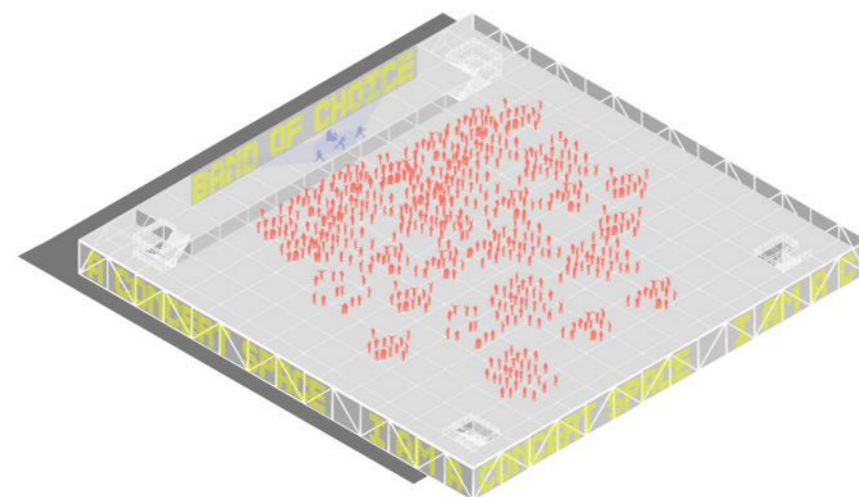

# THE SOCIAL PLATFORM

The Social Platform duplicates and elevates the democratic and communal qualities of Parliament Hill. It is primarily a space that enables interaction, discussion and dispute.

Rather than simply conforming to a space for protest, The Social Platform adapts to the numerous facets of human interaction. Programmatically, the project is extremely flexible; lightweight and modular structure allows for impromptu, ubiquitous and custom assembly.

Embracing the digital age, the LED mesh perimeter of The Social Platform acts as a canvas for digital opinions. Posts which grow in popularity, grow in size.

A new scale of digital voice is elevated.

site plan 1:2000

"protest space"

"concert space"

"exhibition space"

"play space"

elevated floor plan 1:250