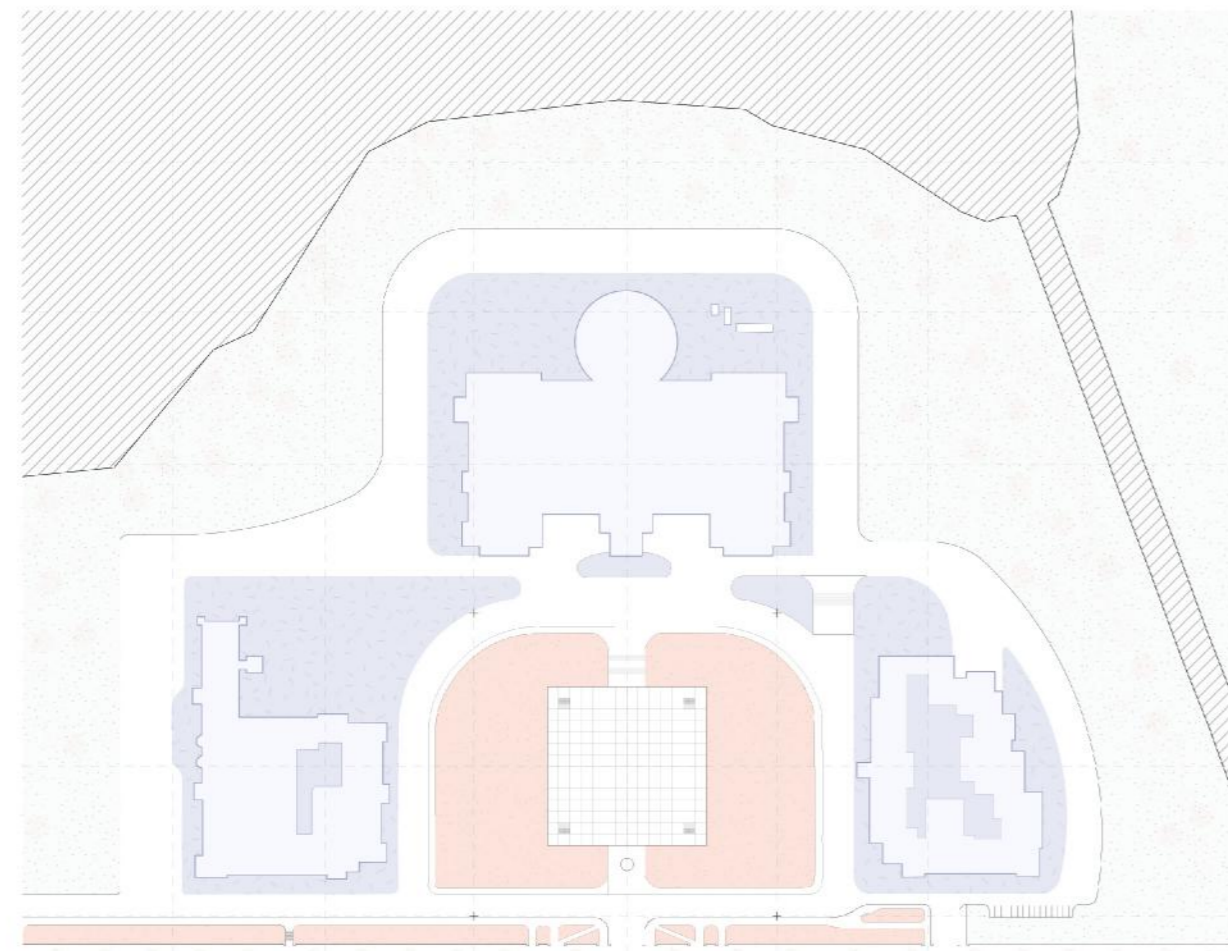

# THE SOCIAL PLATFORM

The Social Platform duplicates and elevates the democratic and communal qualities of Parliament Hill. It is primarily a space that enables interaction, discussion and dispute.

Rather than simply conforming to a space for protest, The Social Platform adapts to the numerous facets of human interaction. Programmatically, the project is extremely flexible; lightweight and modular structure allows for impromptu, ubiquitous and custom assembly.

Embracing the digital age, the LED mesh perimeter of The Social Platform acts as a canvas for digital opinions. Posts which grow in popularity, grow in size.

A new scale of digital voice is elevated.

site plan 1:2000

"protest space"

"concert space"

"exhibition space"

"play space"

elevated floor plan 1:250