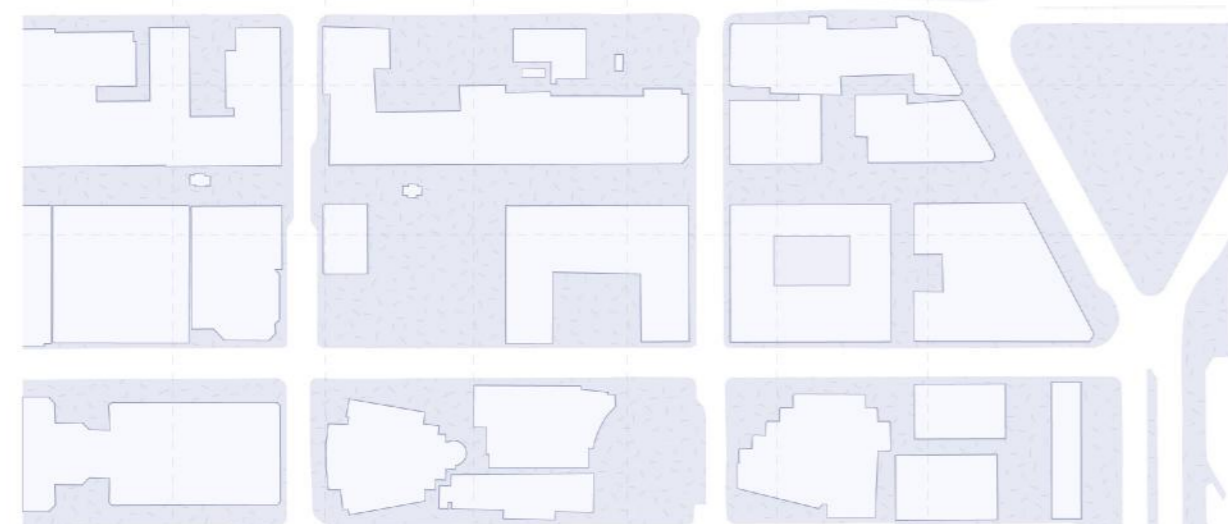

# THE SOCIAL PLATFORM

The Social Platform duplicates and elevates the democratic and communal qualities of Parliament Hill. It is primarily a space that enables interaction, discussion and dispute.

Rather than simply conforming to a space for protest, The Social Platform adapts to the numerous facets of human interaction. Programmatically, the project is extremely flexible; lightweight and modular structure allows for impromptu, ubiquitous and custom assembly.

Embracing the digital age, the LED mesh perimeter of The Social Platform acts as a canvas for digital opinions. Posts which grow in popularity, grow in size.

A new scale of digital voice is elevated.

site plan 1:2000

"protest space"

"concert space"

"exhibition space"

"play space"

elevated floor plan 1:250