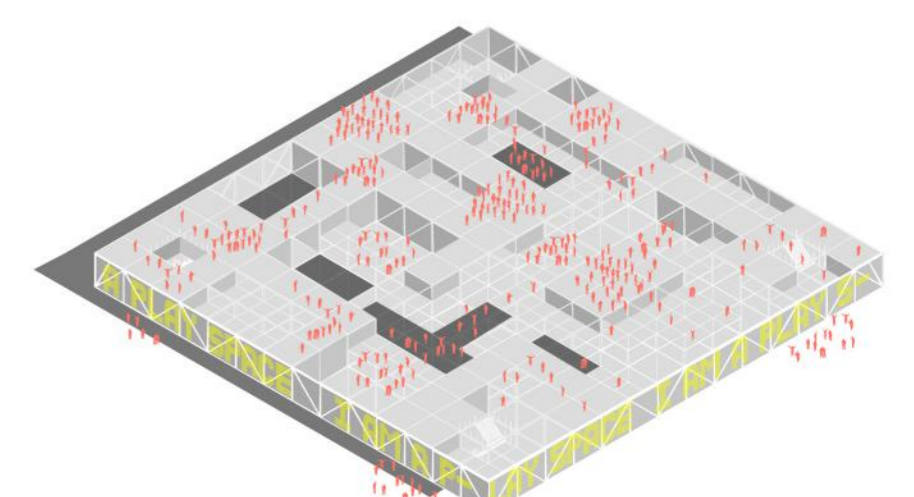

# THE SOCIAL PLATFORM

The Social Platform duplicates and elevates the democratic and communal qualities of Parliament Hill. It is primarily a space that enables interaction, discussion and dispute.

Rather than simply conforming to a space for protest, The Social Platform adapts to the numerous facets of human interaction. Programmatically, the project is extremely flexible; lightweight and modular structure allows for impromptu, ubiquitous and custom assembly.

Embracing the digital age, the LED mesh perimeter of The Social Platform acts as a canvas for digital opinions. Posts which grow in popularity, grow in size.

A new scale of digital voice is elevated.

site plan 1:2000

"protest space"

"concert space"

"exhibition space"

"play space"

elevated floor plan 1:250