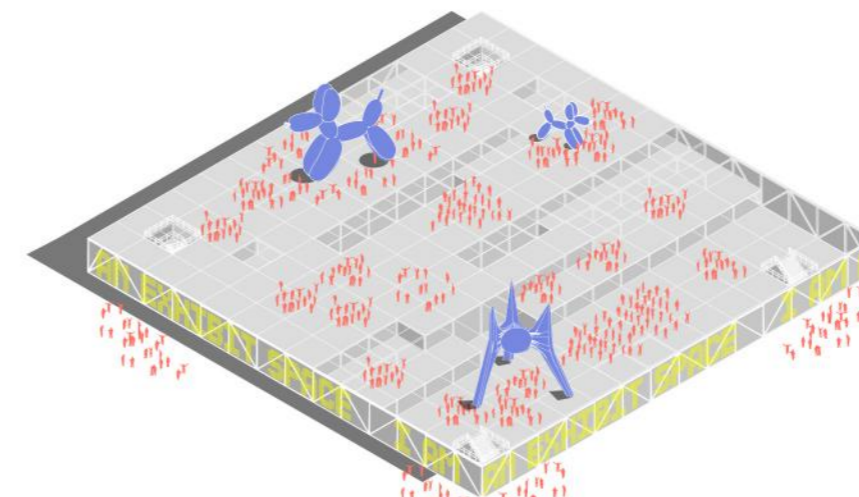

# THE SOCIAL PLATFORM

The Social Platform duplicates and elevates the democratic and communal qualities of Parliament Hill. It is primarily a space that enables interaction, discussion and dispute.

Rather than simply conforming to a space for protest, The Social Platform adapts to the numerous facets of human interaction. Programmatically, the project is extremely flexible; lightweight and modular structure allows for impromptu, ubiquitous and custom assembly.

Embracing the digital age, the LED mesh perimeter of The Social Platform acts as a canvas for digital opinions. Posts which grow in popularity, grow in size.

A new scale of digital voice is elevated.

site plan 1:2000

"protest space"

"concert space"

"exhibition space"

"play space"

elevated floor plan 1:250