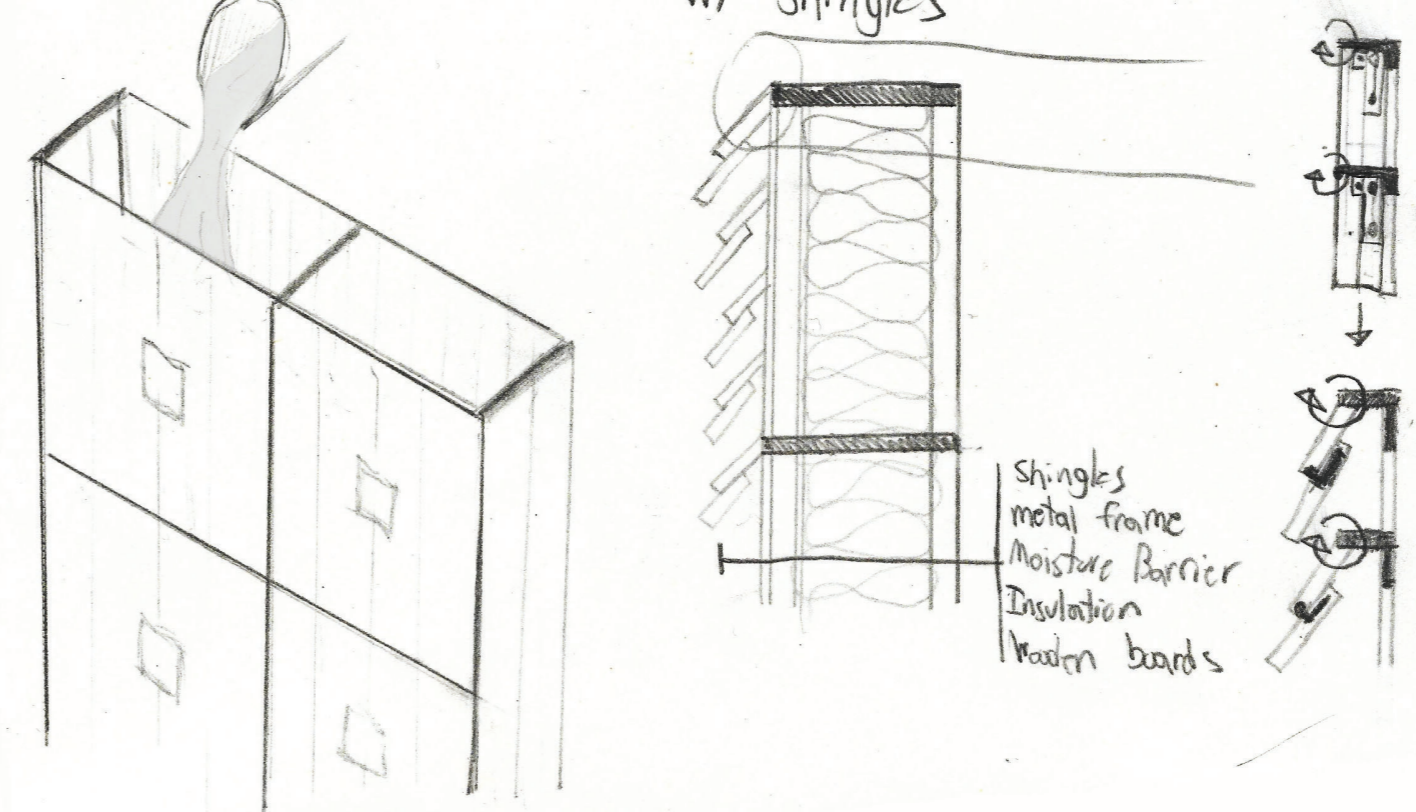

① framework for concrete walls / floors

② Walls w/ Insulation w/ shingles

INSPIRATIONS: Quaker furniture, The Atomic Gardening Society, Elemental's Half a Home project