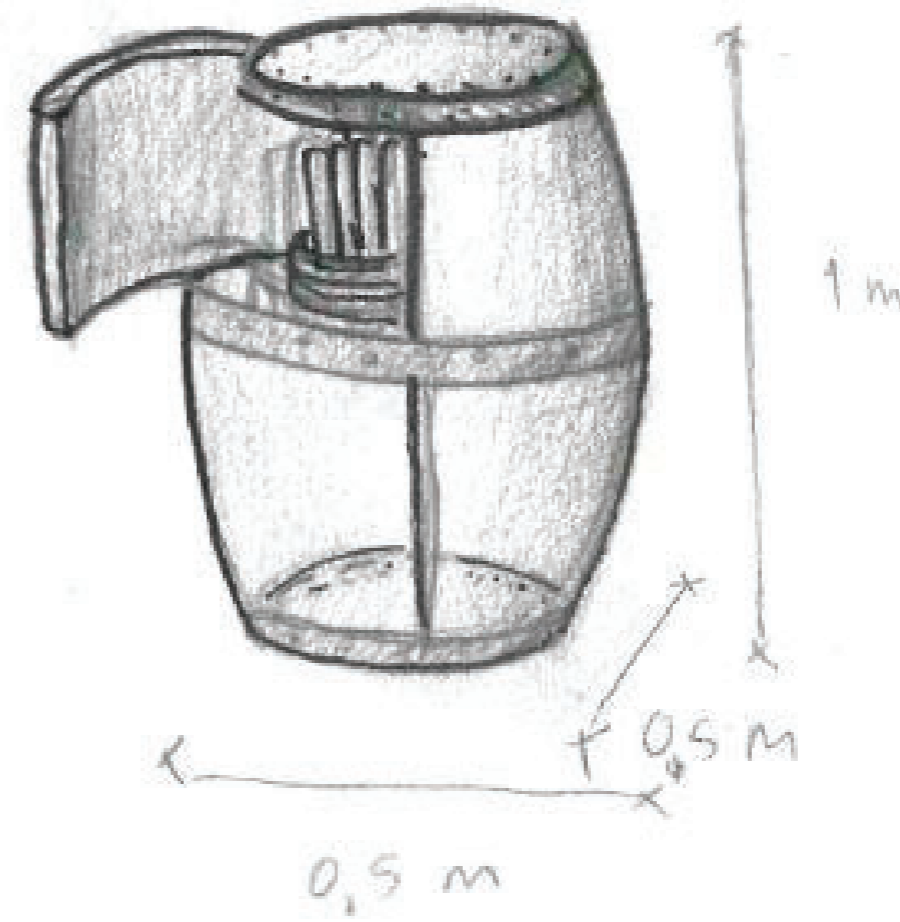

hoop chair

curved board shelf

hoop lamp

table + storage

cable table

hoop table

double circle table

curved table

MURIEL'S FURNITURE CELL is a 0.5m by 1m barrel that works on the same principles as the HOME CELL, but more accustomed to portable furniture.

MATERIALS : Wood panels, metal rings and steel cables.

M

U

R

I

E