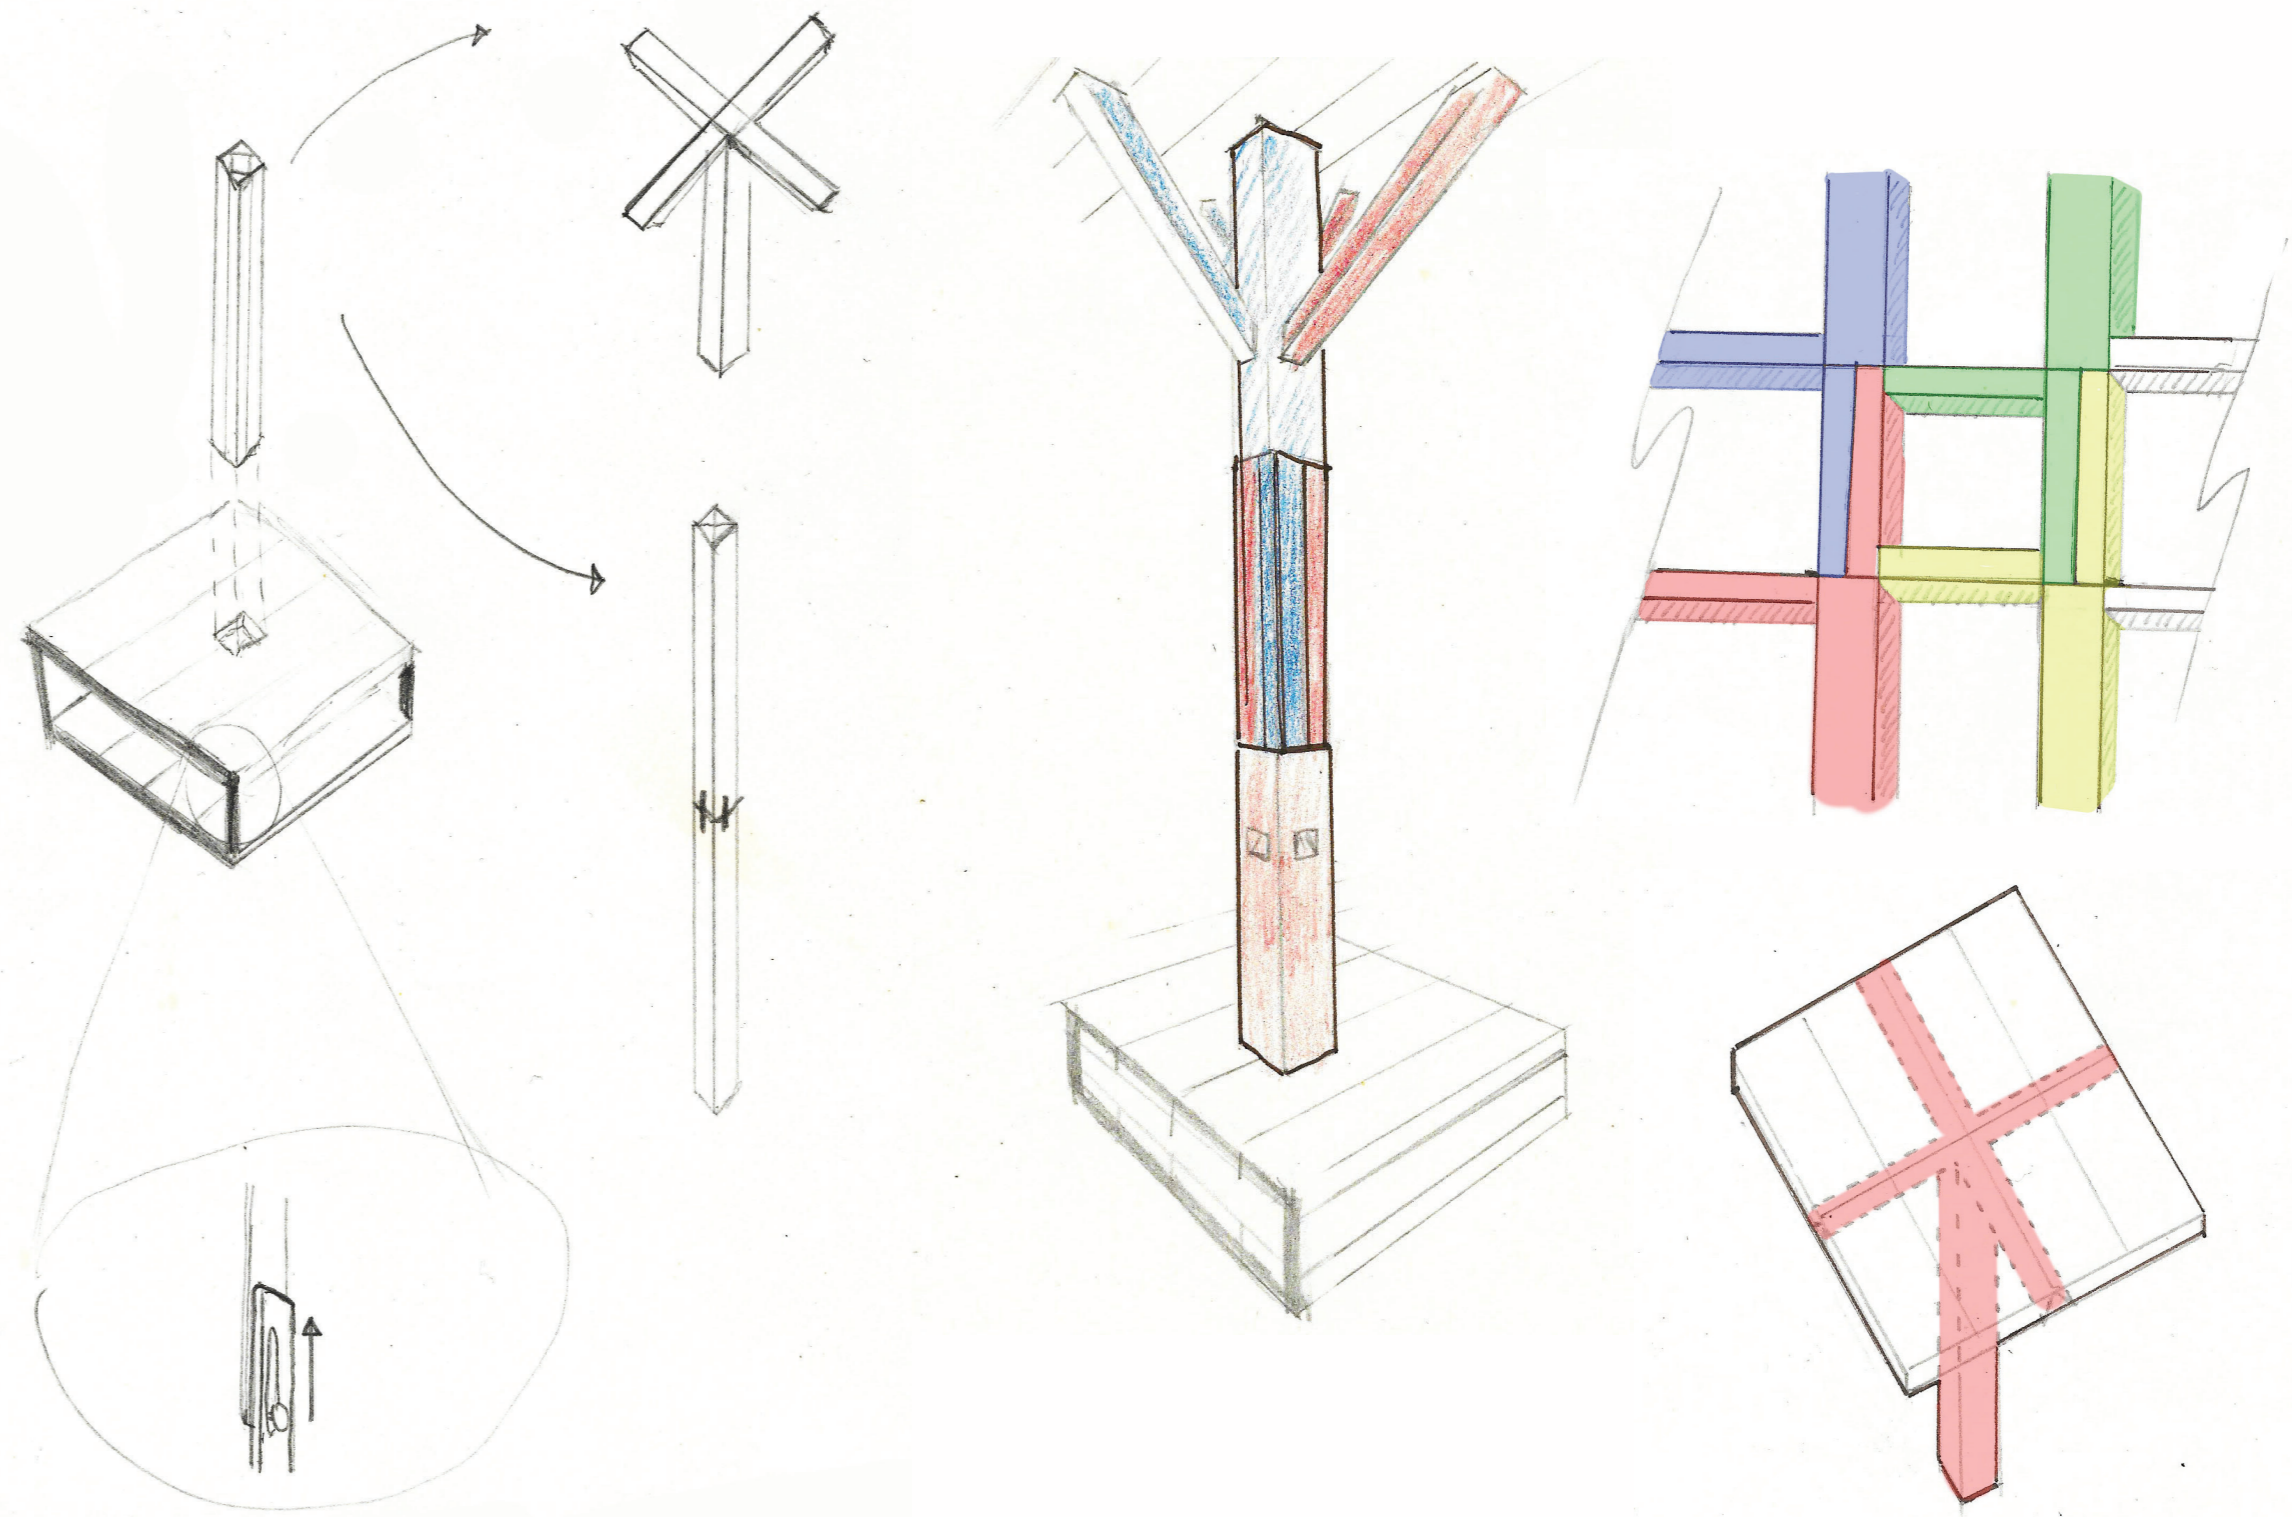

# L

MURIELS'S HOME CELL is a 1m cube cell designed to be mutated and grown to create a housing unit, however the user wishes to do so.

MATERIALS: Wood with metal bracing and hinges.

① framework for concrete walls / floors