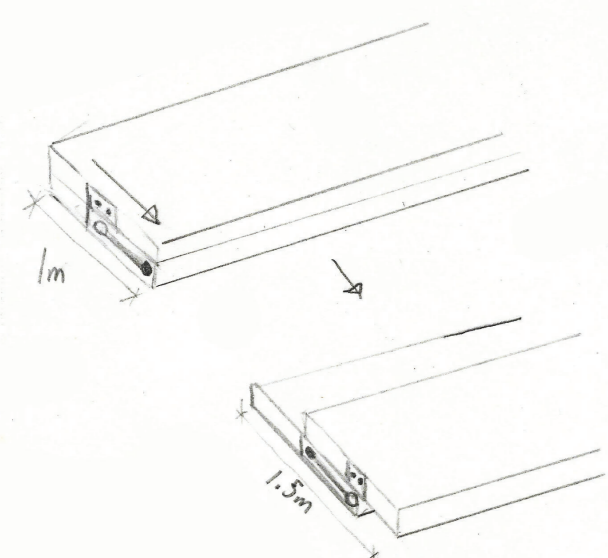

M

U

R

I

E

L

MURIELS'S HOME CELL is a 1m cube cell designed to be mutated and grown to create a housing unit, however the user wishes to do so.

MATERIALS: Wood with metal bracing and hinges.

① framework for concrete walls / floors

② Walls w/ Insulation w/ shingles

INSPIRATIONS: Quaker furniture, The Atomic Gardening Society, Elemental's Half a Home project